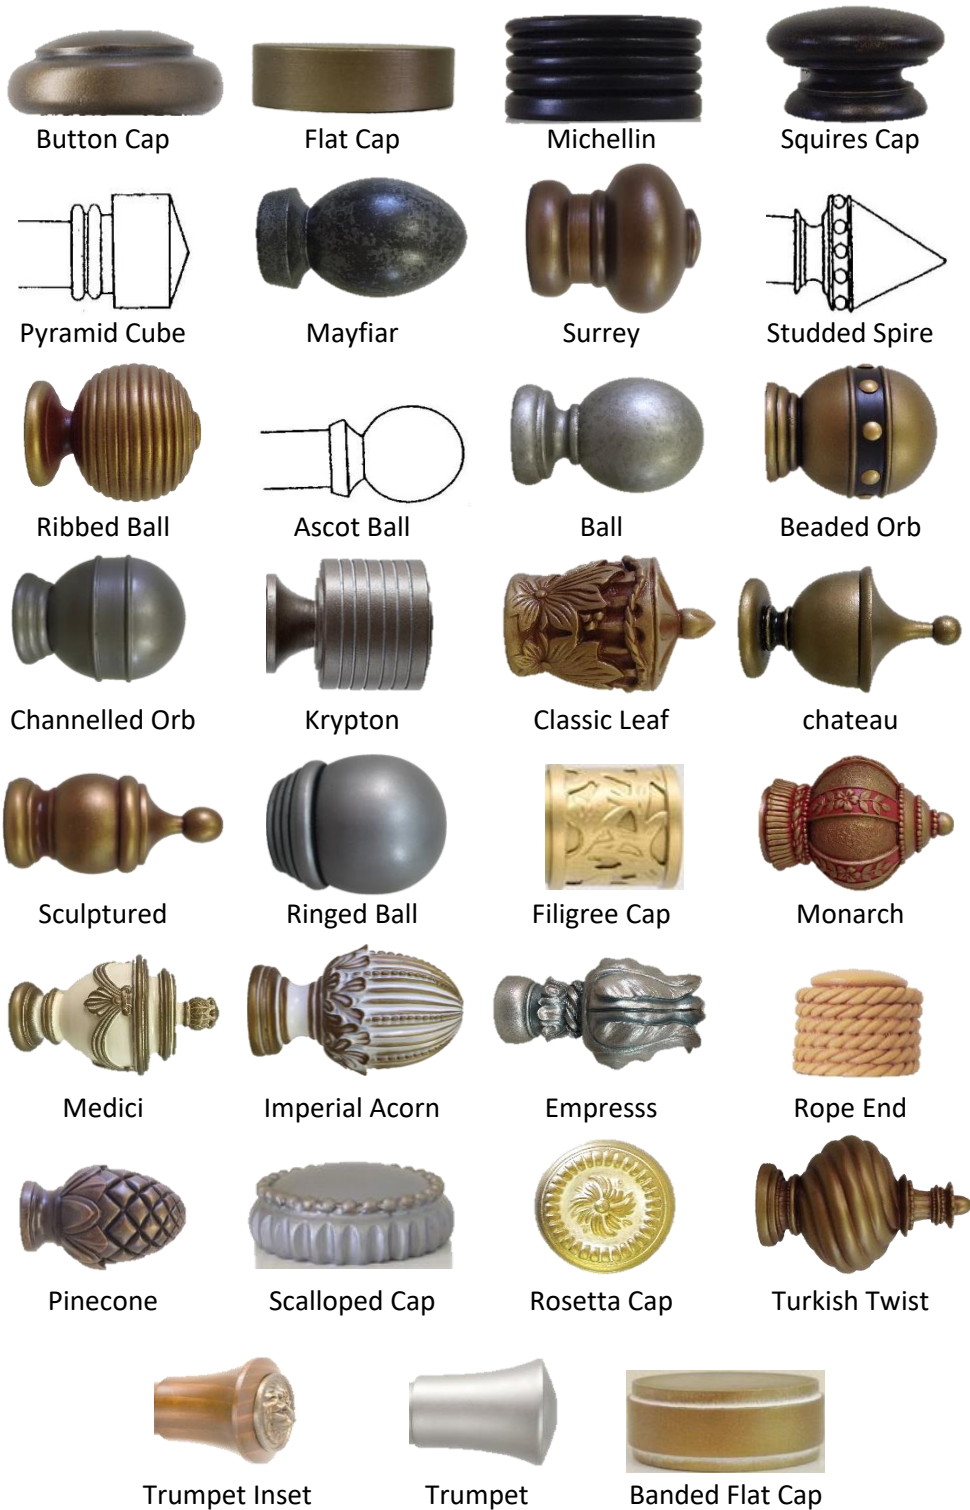

51mm PAINTED FINIALS

Superior Curtain Hardware Pty Ltd

Ph: 02 9579 1877 Email: superior.hardware@bigpond.com

www.superiorcurtainhardware.com.au