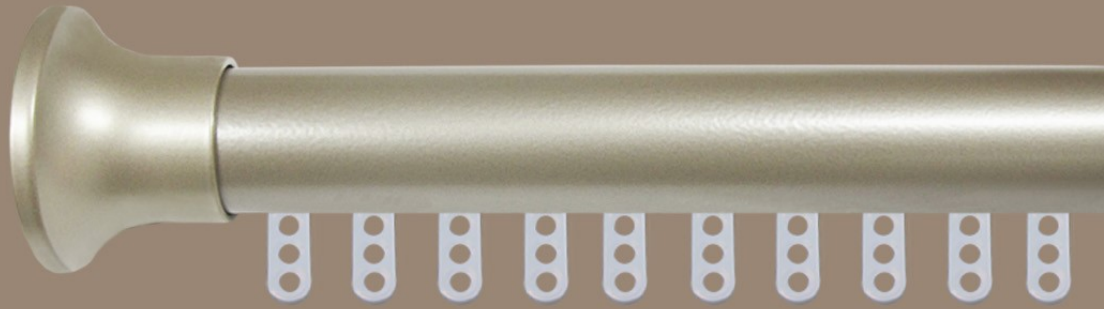

SERIES 09 **DECOTRAC 35**

master slide
with overlap arm

master slide
with underlap arm

Decotrac plain in Champagne with Flared finial

DECOTRAC PLAIN IS AVAILABLE IN:

Gloss White

Jamaican chocolate

~~Bright Gold~~

Satin Black

Champagne

Platypus

Iron Bark

Three hole
Slide

G-rings are available in:
white and black

Pendulum

DECOTRAC REEDED IS AVAILABLE IN:

Gloss White

Jamaican
Chocolate

Bright
Gold

Bright
Chrome

and Antique Gold and Antique White

BRACKETS AND METAL FINIALS ARE AVAILABLE IN COLOURS SPECIFIED ABOVE RE: REEDED AND PLAIN DECOTRAC

BRACKETS

Combination Bracket
140mm projection

Colonial

Crown

60mm Ball

Roman

Flared

Pyramid

Button
End Cap

End Cap