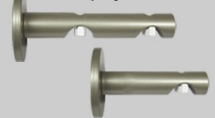

Double Pillar Bracket
145mm projection

Single Pillar Bracket
95mm projection