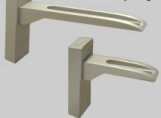

BRACKETS

Concealed Fixing Bracket
115mm projection

Concealed Fixing Bracket
70mm projection