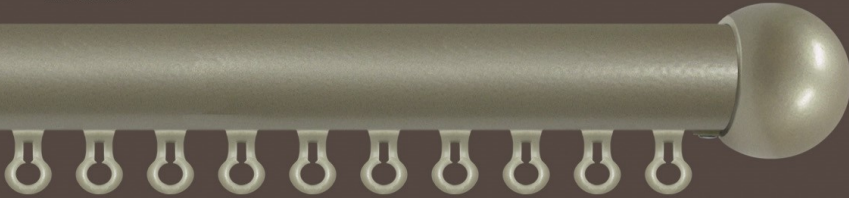

# TUBESLIDER 25<sup>®</sup>

Ring Slide available in white, ~~black~~ and black

Pyramid Cap

## AVAILABLE WITH S-FOLD AND S-WAVE SYSTEM

Concealed Fixing Bracket  
115mm projection

Concealed Fixing Bracket  
70mm projection

Double Adjustable Bracket  
140 - 160mm projection

Double Base with one  
Adjustable Ceiling Plate  
140 - 160mm projection

Single Adjustable Bracket  
70 - 85mm projection

Ceiling Plate

Nylon Slide

## FINIALS

Ball End

Button  
End Cap

End Cap

Slotted  
End Cap

Flared Finial

50mm glass balls are available in:  
dark blue, pink, dark red,  
clear, clear bubble, frosted

Fleur De Lis