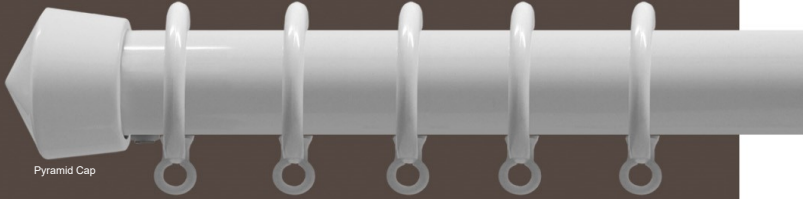

# TUBESLIDER 25<sup>®</sup>

Ring Slide available in white, ~~black~~ and black

Pyramid Cap

## AVAILABLE WITH S-FOLD AND S-WAVE SYSTEM

Concealed Fixing Bracket  
115mm projection

Concealed Fixing Bracket  
70mm projection

Double Adjustable Bracket  
140 - 160mm projection

Double Base with one  
Adjustable Ceiling Plate  
140 - 160mm projection

Single Adjustable Bracket  
70 - 85mm projection

Ceiling Plate

Nylon Slide

## FINIALS

Ball End

Button  
End Cap

End Cap

Slotted  
End Cap

Flared Finial

50mm glass balls are available in:  
dark blue, pink, dark red,  
clear, clear bubble, frosted

Fleur De Lis